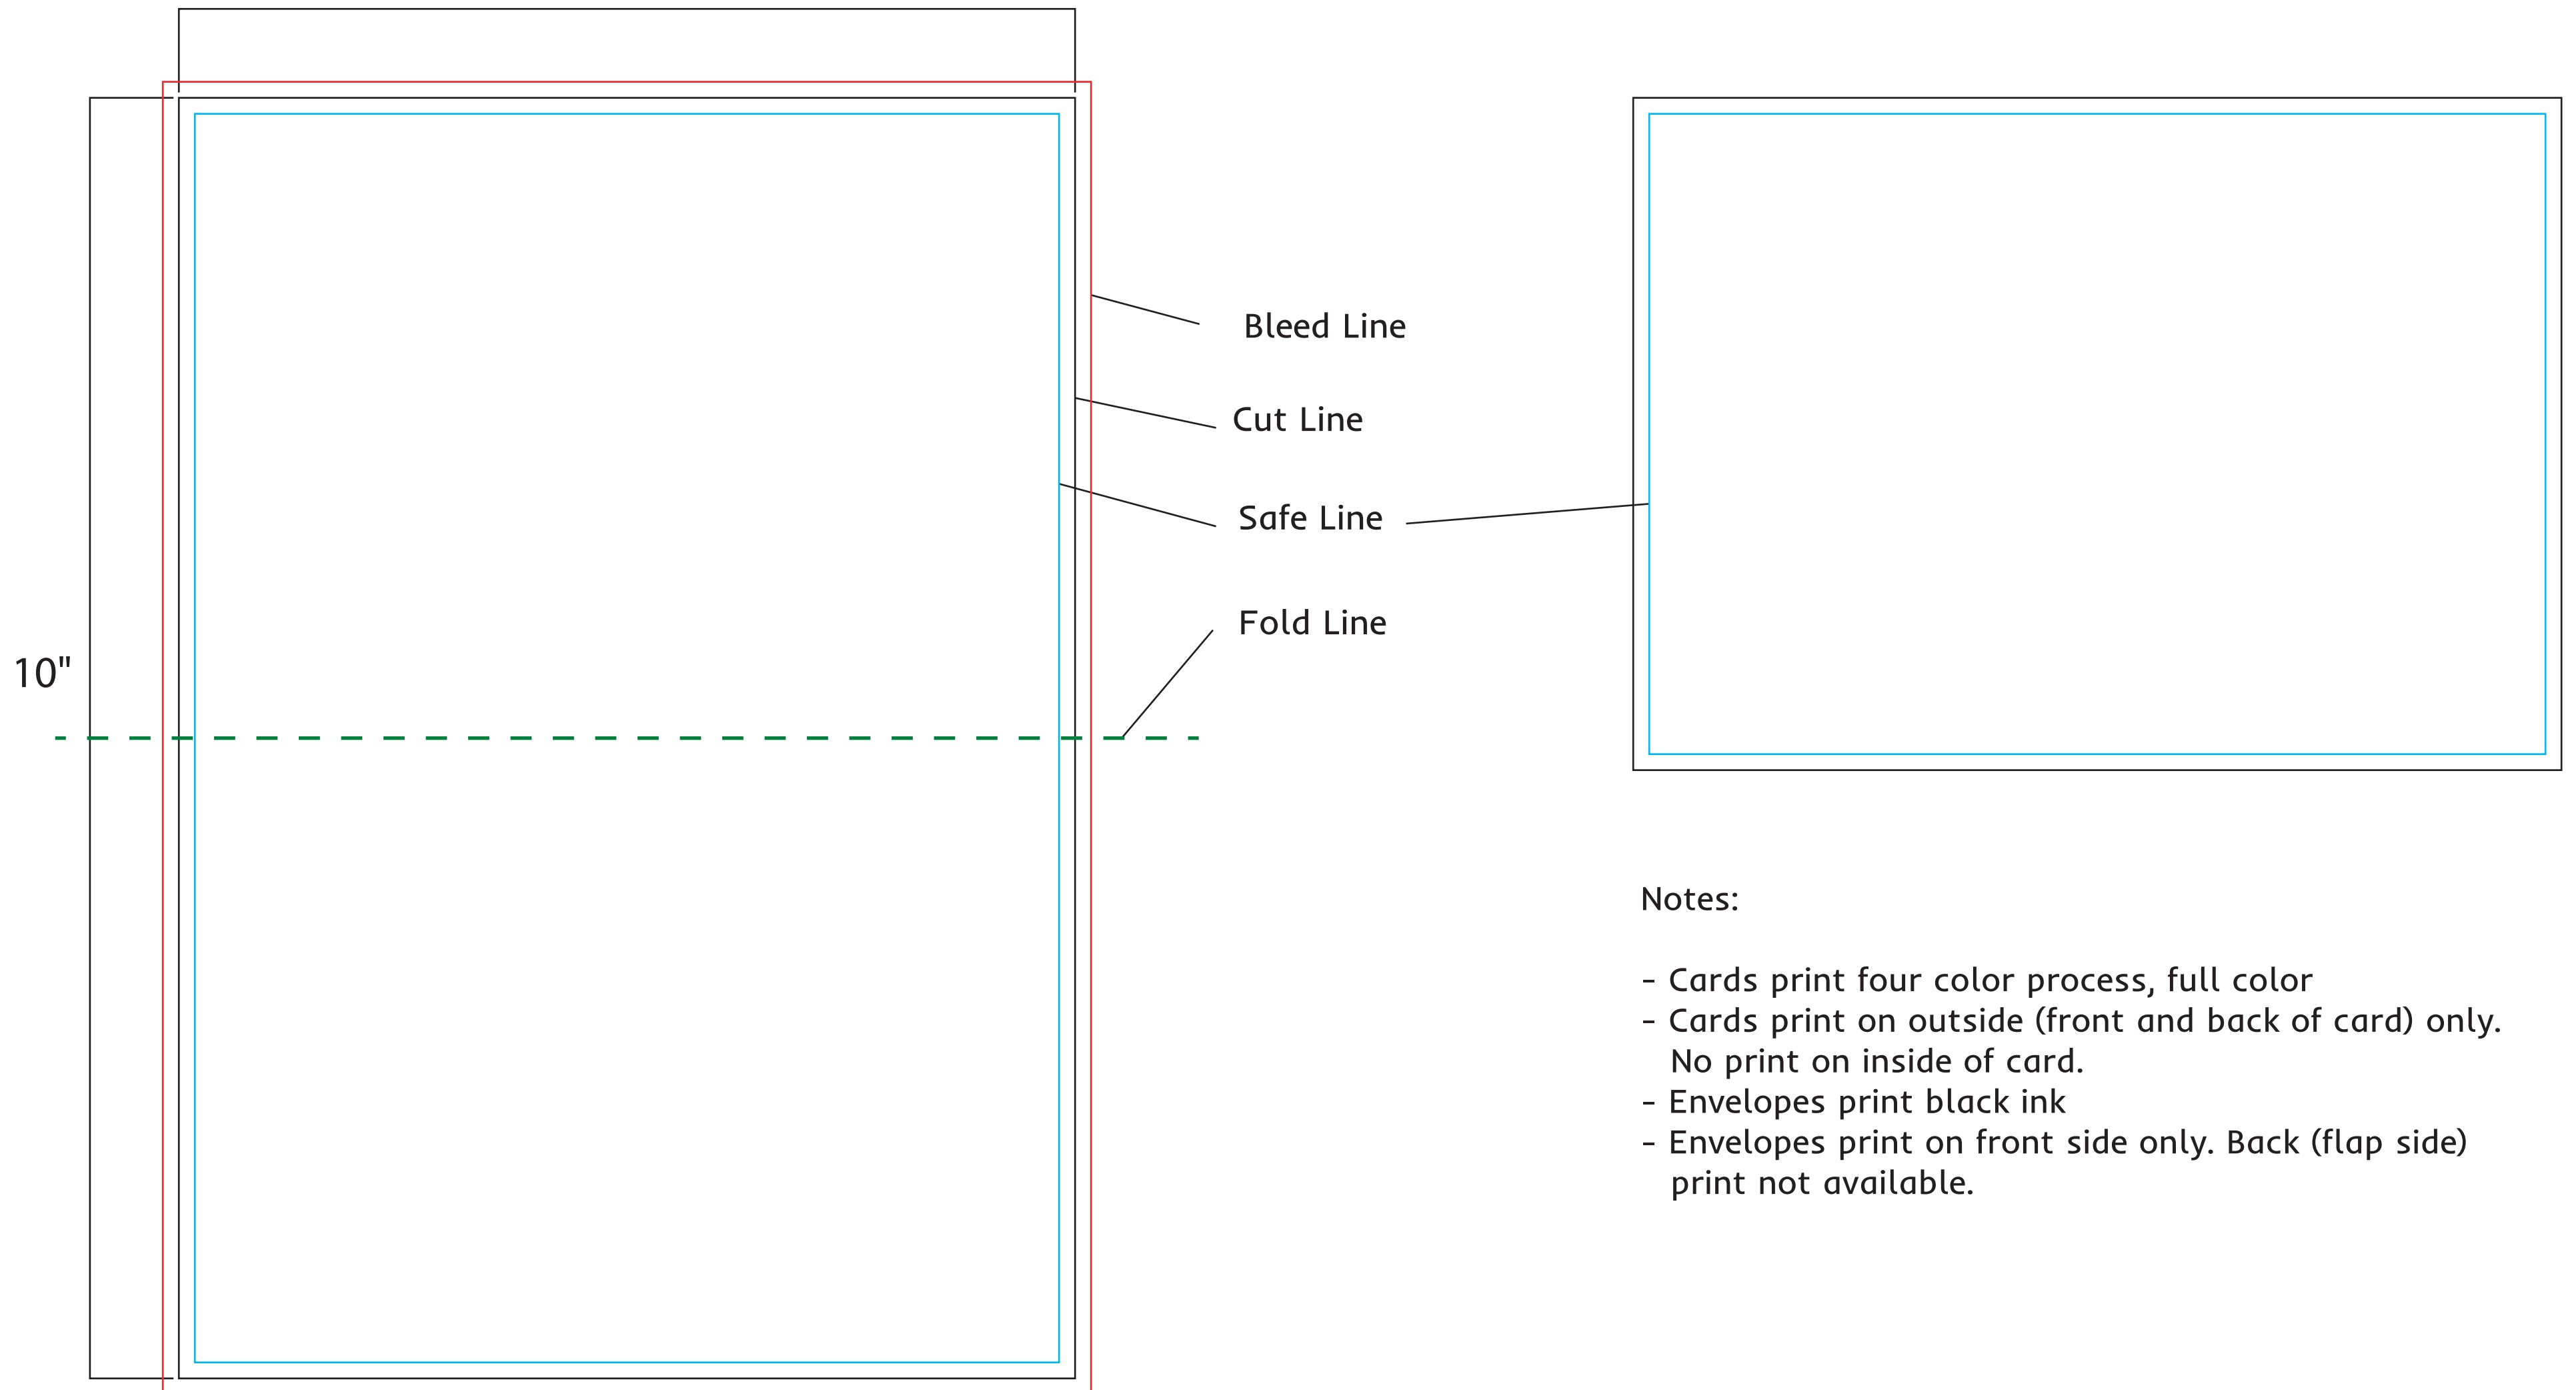

**10" x 7" (Final Fold to 5" x 7")  
Thank You Card Template  
Questions? Call us at 888 338 0924. We're nice.**

Thank You Card  
7"

Envelope

**Notes:**

- Cards print four color process, full color
- Cards print on outside (front and back of card) only. No print on inside of card.
- Envelopes print black ink
- Envelopes print on front side only. Back (flap side) print not available.